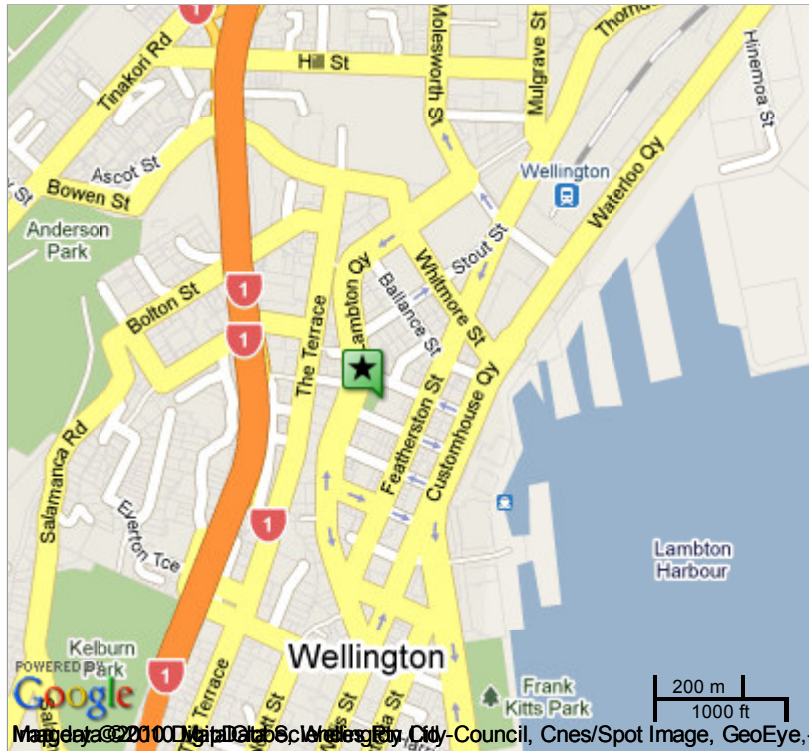

White pages®

Russell McVeagh

Law Firm

Vodafone on the Quay 157
Lambton Qy Wellington 6011

**04-499
9555**

[Get Directions](#)

[Add to My Address](#)

[Book](#)

Find Nearby Businesses:

Additional Info

Law Firm

Vero Centre 48 Shortland St PO Box8 AkCen 367 8000

Facsimile 0-9-367 8163

Website www.russellmcveagh.com

Copyright 2010